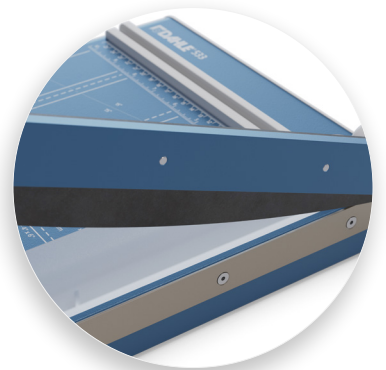

## Professional Guillotine

The Dahle 534 Professional Guillotine is designed for precision and durability. It features a self-sharpening system for a perfectly honed blade, a safety guard to protect fingers, and screened guides for easy alignment. This German engineered paper cutter is ultra-precise and ideal for trimming paper, photos and cardstock.

### Features | Benefits

- Self-sharpening cutting system maintains a perfectly honed blade
- Protective guard keeps fingers safe and holds work in place
- German steel blade is machine ground to the ideal trimming edge
- Blade will safely hold any angle and won't fall unexpectedly
- Sturdy metal base provides a solid foundation that won't warp or crack
- Screened inch, metric, and angled guides for easy alignment
- German engineered for precision and accuracy
- Adjustable alignment guide for repetitive cuts
- Great for trimming paper | photos | cardstock